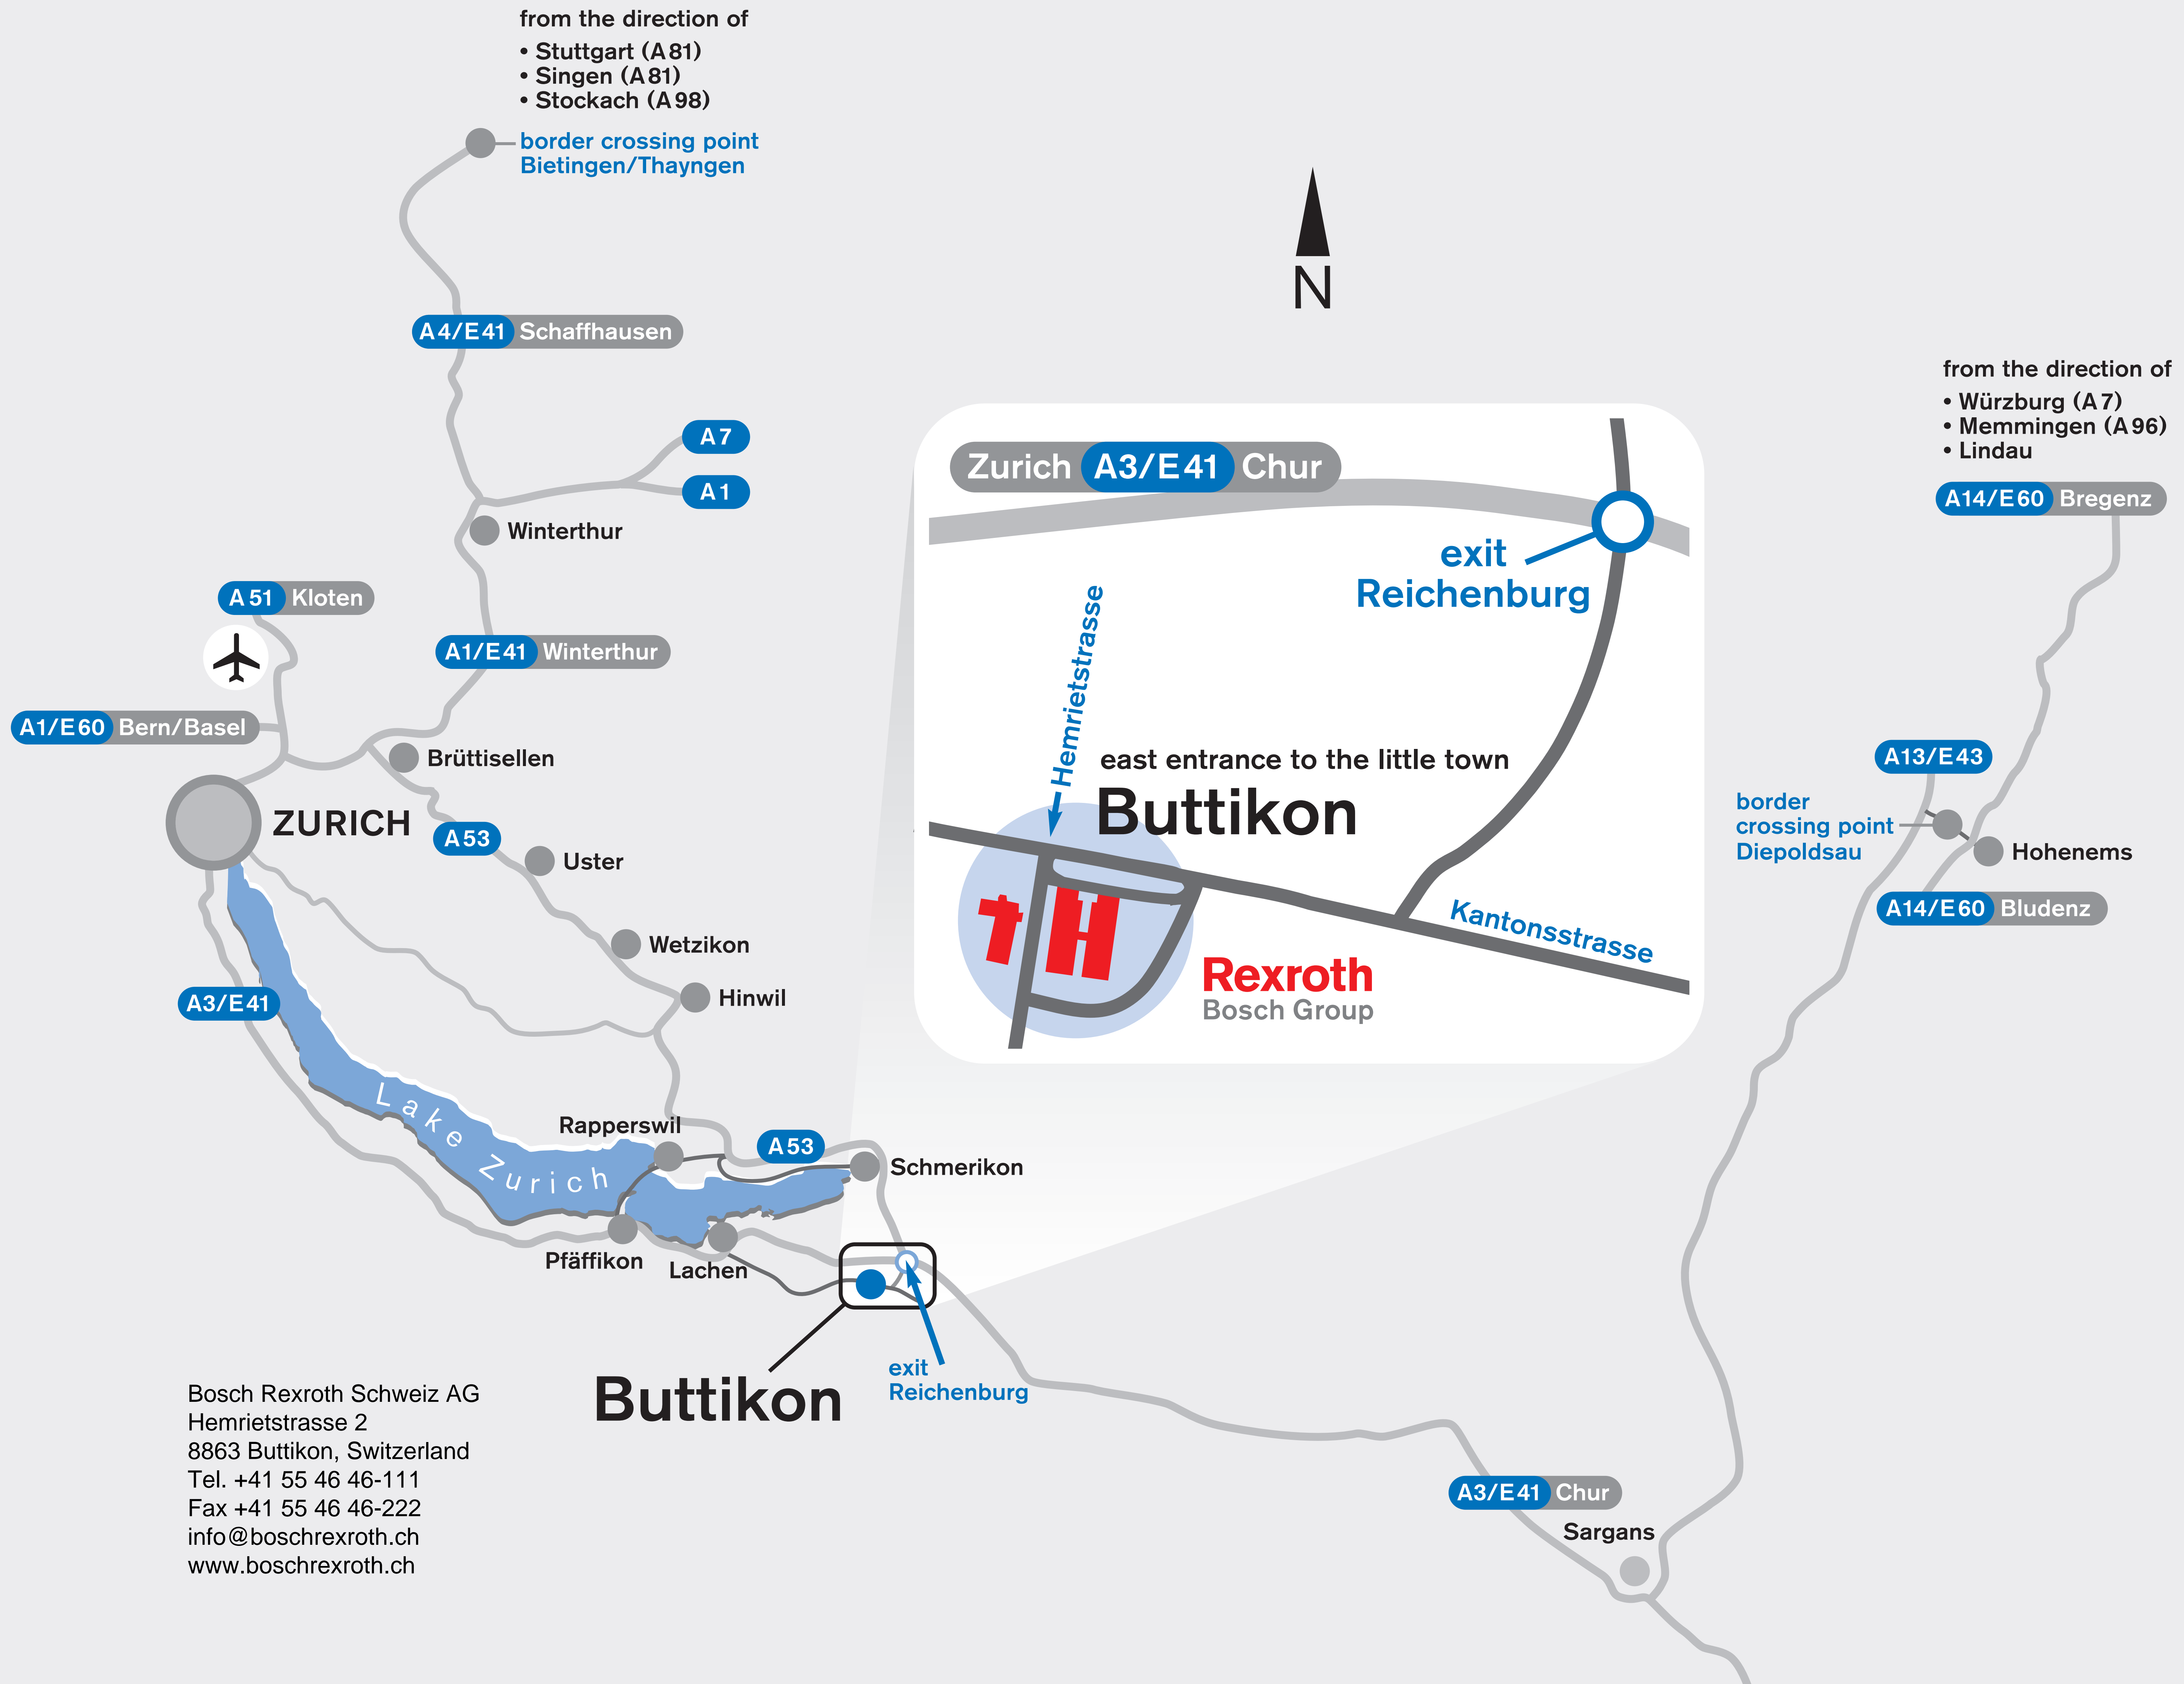

from the direction of

- Stuttgart (A81)
- Singen (A81)
- Stockach (A98)

border crossing point  
Bietingen/Thayngen

from the direction of

- Würzburg (A7)
- Memmingen (A96)
- Lindau

A1/E60 Bern/Basel

A51 Kloten

Uster

Wetzikon

Hinwil

A3/E41

Lake Zurich

Rapperswil

A53

Schmerikon

Pfäffikon

Lachen

Buttikon

exit  
Reichenburg

Zurich A3/E41 Chur

exit  
Reichenburg

Hemrietstrasse

east entrance to the little town

Buttikon

Rexroth  
Bosch Group

Kantonsstrasse

border  
crossing point  
Diepoldsau

A13/E43

Hohenems

A14/E60 Bludenz

A14/E60 Bregenz